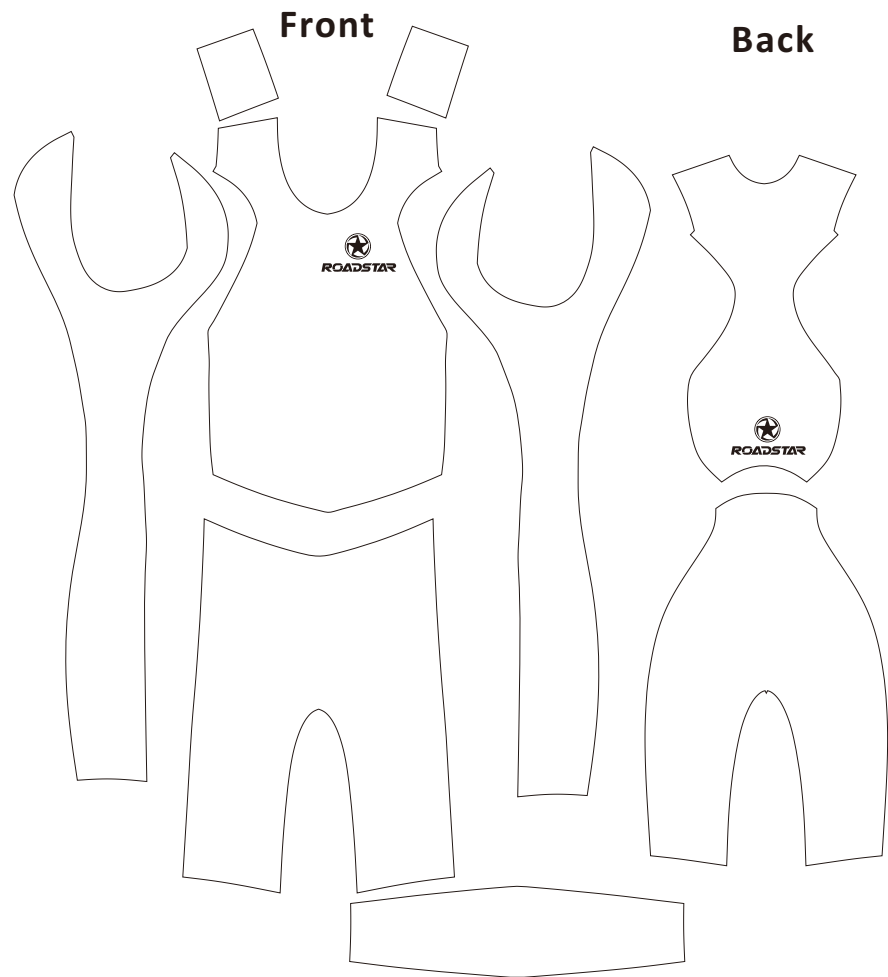

Rowing unisuit

Economic version

Pattern Name: RS-RU-E-01

Front

Back

Wearer right leg

Wearer left leg

Rowing unisuit

Economic version

Pattern Name: RS-RU-E-02

Rowing unisuit

Mens pro fit

Pattern Name: RS-RU-MENPRO-01

Rowing unisuit

Mens training fit

Pattern Name: RS-RU-MENTRA-01

ROADSTAR

Rowing unisuit

Womens pro fit

Pattern Name: RS-RU-WOMENPRO-01

Rowing unisuit

Womens training fit

Pattern Name: RS-RU-WOMENTRA-01

Front