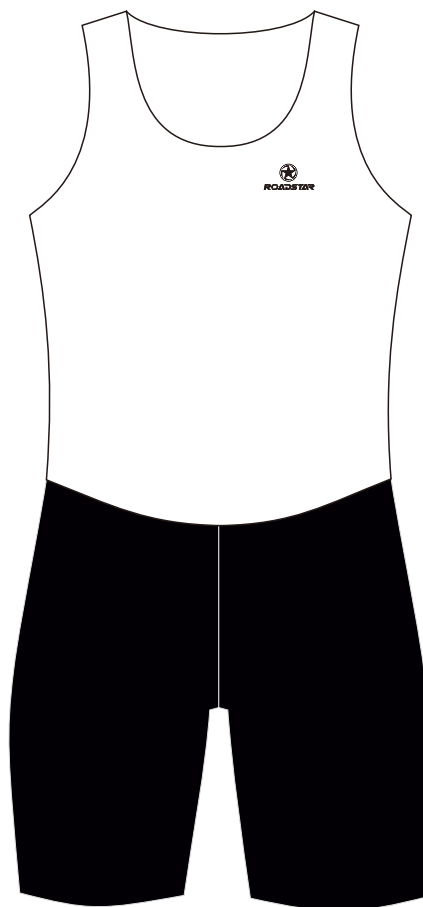

Rowing unisuit

Economic version

Pattern Name: RS-RU-E-01

Front

Back

Wearer right leg

Wearer left leg

Rowing unisuit

Economic version

Pattern Name: RS-RU-E-02

Rowing unisuit

Mens pro fit

Pattern Name: RS-RU-MENPRO-01

Rowing unisuit

Mens training fit

Pattern Name: RS-RU-MENTRA-01

ROADSTAR

Rowing unisuit

Womens pro fit

Pattern Name: RS-RU-WOMENPRO-01

Rowing unisuit

Womens training fit

Pattern Name: RS-RU-WOMENTRA-01

Front