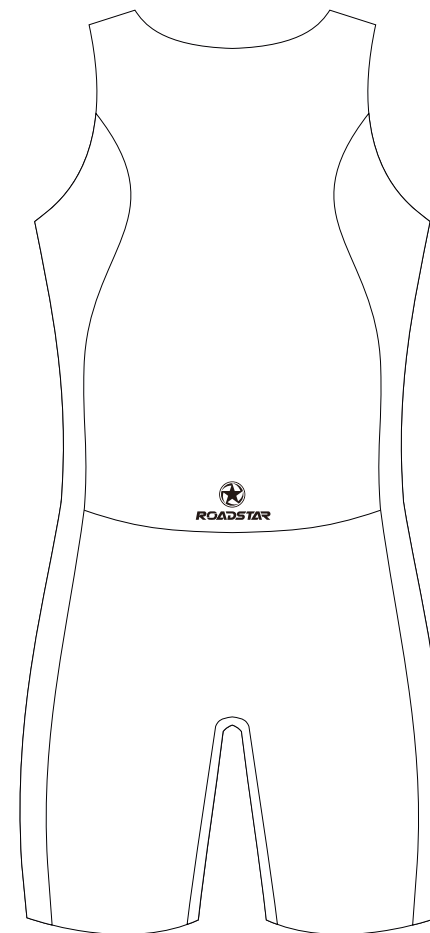

Rowing unisuit

Economic version

Pattern Name: RS-RU-E-01

Front

Back

Wearer right leg

Wearer left leg

Rowing unisuit

Economic version

Pattern Name: RS-RU-E-02

Rowing unisuit

Mens pro fit

Pattern Name: RS-RU-MENPRO-01

Rowing unisuit

Mens training fit

Pattern Name: RS-RU-MENTRA-01

ROADSTAR

Rowing unisuit

Womens pro fit

Pattern Name: RS-RU-WOMENPRO-01

Rowing unisuit

Womens training fit

Pattern Name: RS-RU-WOMENTRA-01

Front