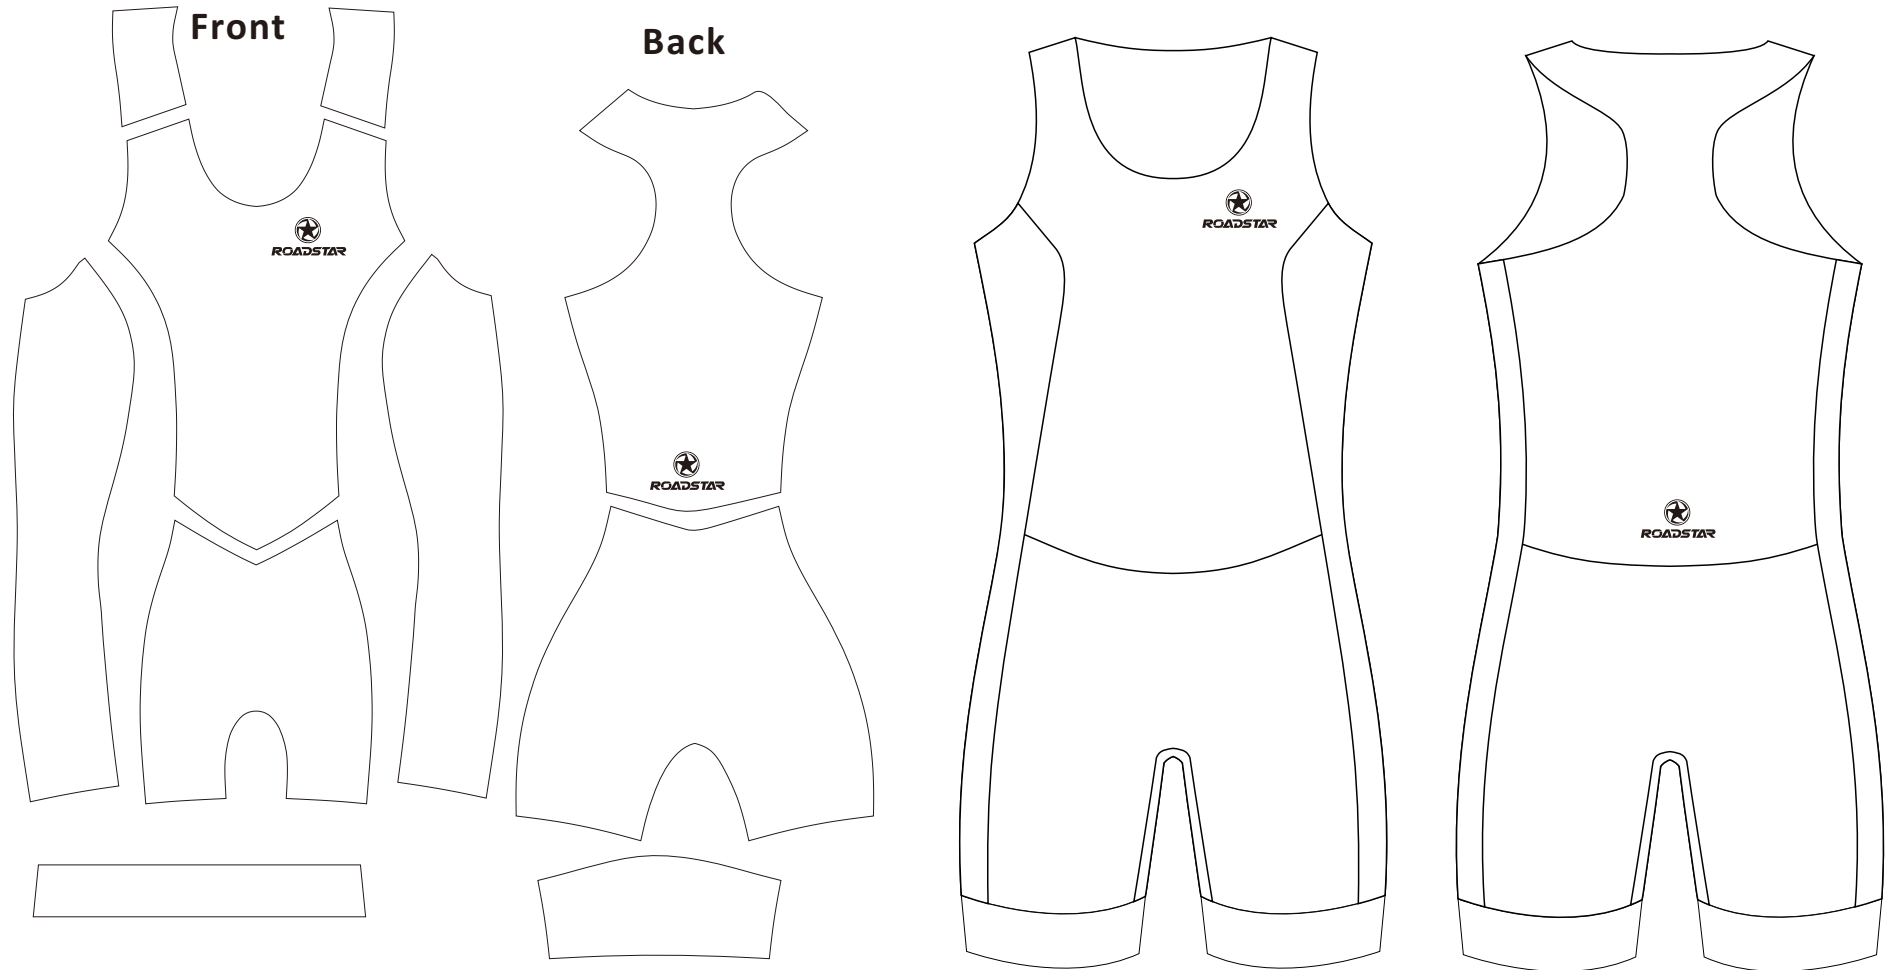

Rowing unisuit

Economic version

Pattern Name: RS-RU-E-01

Front

Back

Wearer right leg

Wearer left leg

Rowing unisuit

Economic version

Pattern Name: RS-RU-E-02

Rowing unisuit

Mens pro fit

Pattern Name: RS-RU-MENPRO-01

Rowing unisuit

Mens training fit

Pattern Name: RS-RU-MENTRA-01

ROADSTAR

Rowing unisuit

Womens pro fit

Pattern Name: RS-RU-WOMENPRO-01

Rowing unisuit

Womens training fit

Pattern Name: RS-RU-WOMENTRA-01

Front