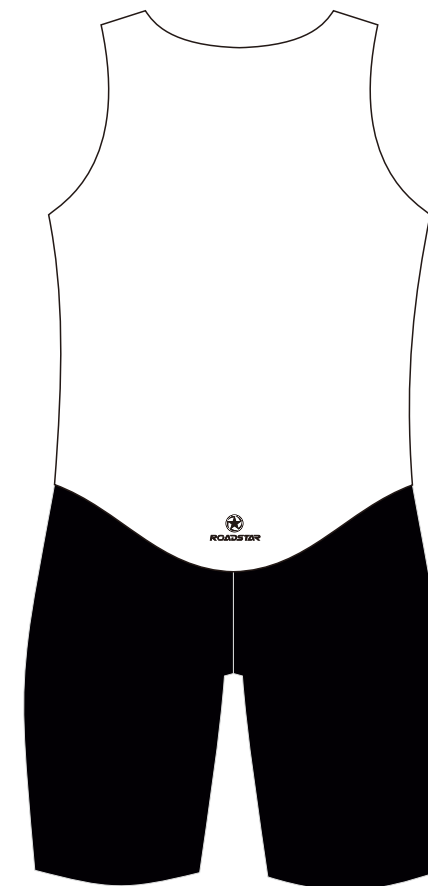

Rowing unisuit

Economic version

Pattern Name: RS-RU-E-01

Front

Back

Wearer right leg

Wearer left leg

Rowing unisuit

Economic version

Pattern Name: RS-RU-E-02

Rowing unisuit

Mens pro fit

Pattern Name: RS-RU-MENPRO-01

Rowing unisuit

Mens training fit

Pattern Name: RS-RU-MENTRA-01

ROADSTAR

Rowing unisuit

Womens pro fit

Pattern Name: RS-RU-WOMENPRO-01

Rowing unisuit

Womens training fit

Pattern Name: RS-RU-WOMENTRA-01

Front