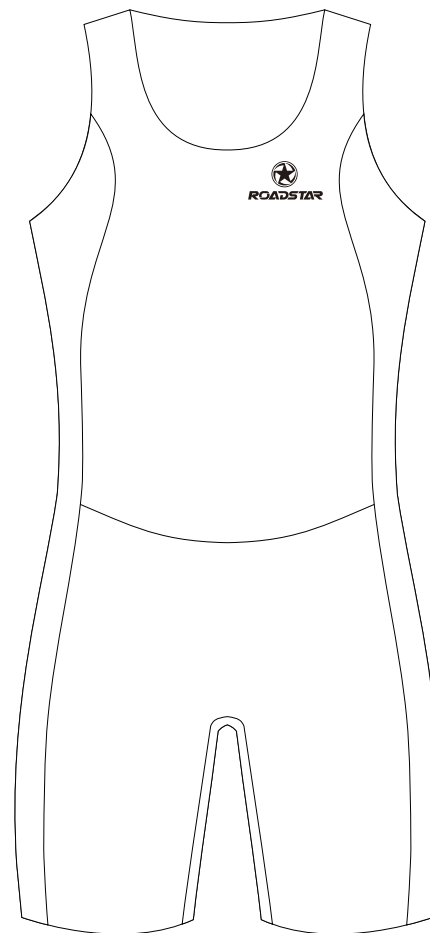

Rowing unisuit

Economic version

Pattern Name: RS-RU-E-01

Front

Back

Wearer right leg

Wearer left leg

Rowing unisuit

Economic version

Pattern Name: RS-RU-E-02

Rowing unisuit

Mens pro fit

Pattern Name: RS-RU-MENPRO-01

Rowing unisuit

Mens training fit

Pattern Name: RS-RU-MENTRA-01

ROADSTAR

Rowing unisuit

Womens pro fit

Pattern Name: RS-RU-WOMENPRO-01

Rowing unisuit

Womens training fit

Pattern Name: RS-RU-WOMENTRA-01

Front