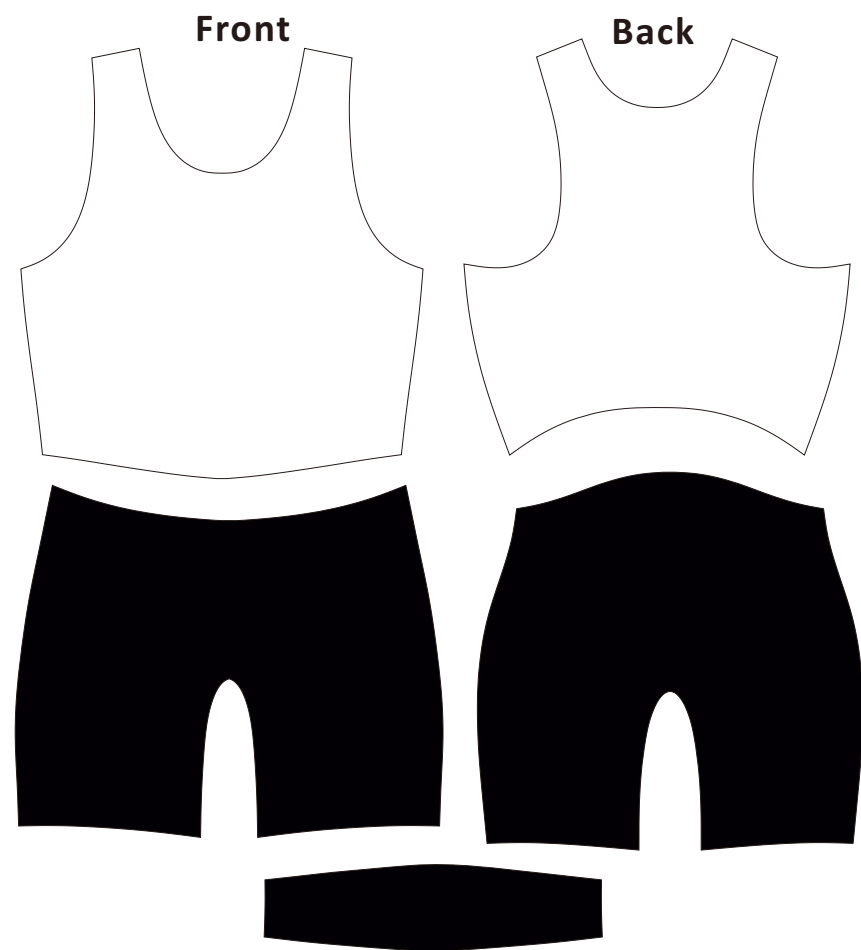

Rowing unisuit

Economic version

Pattern Name: RS-RU-E-01

Front

Back

Wearer right leg

Wearer left leg

Rowing unisuit

Economic version

Pattern Name: RS-RU-E-02

Rowing unisuit

Mens pro fit

Pattern Name: RS-RU-MENPRO-01

Rowing unisuit

Mens training fit

Pattern Name: RS-RU-MENTRA-01

ROADSTAR

Rowing unisuit

Womens pro fit

Pattern Name: RS-RU-WOMENPRO-01

Rowing unisuit

Womens training fit

Pattern Name: RS-RU-WOMENTRA-01

Front