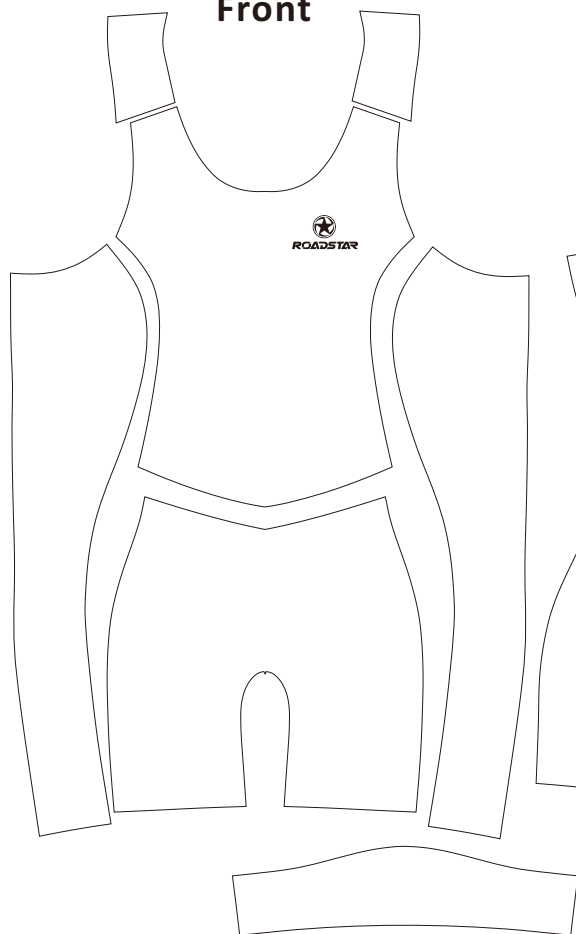

Rowing unisuit

Economic version

Pattern Name: RS-RU-E-01

Front

Back

Wearer right leg

Wearer left leg

Rowing unisuit

Economic version

Pattern Name: RS-RU-E-02

Rowing unisuit

Mens pro fit

Pattern Name: RS-RU-MENPRO-01

Rowing unisuit

Mens training fit

Pattern Name: RS-RU-MENTRA-01

ROADSTAR

Rowing unisuit

Womens pro fit

Pattern Name: RS-RU-WOMENPRO-01

Rowing unisuit

Womens training fit

Pattern Name: RS-RU-WOMENTRA-01

Front