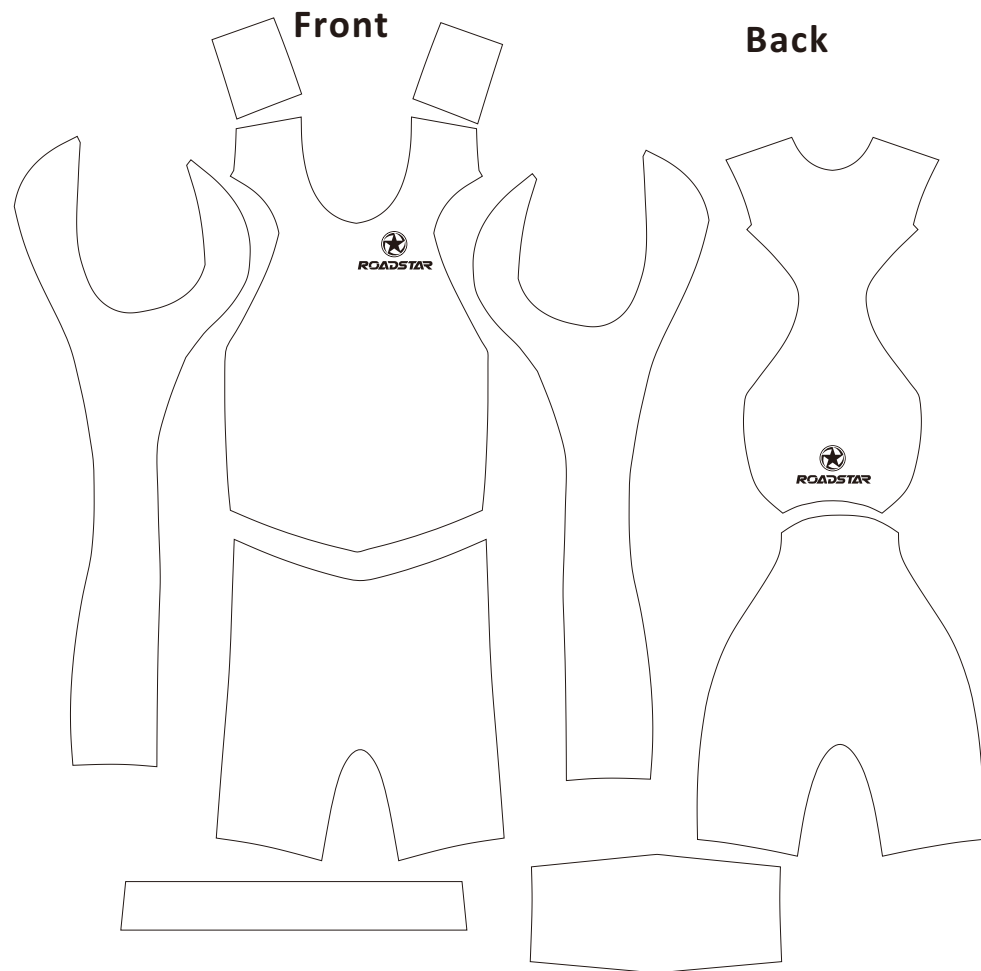

Rowing unisuit

Economic version

Pattern Name: RS-RU-E-01

Front

Back

Wearer right leg

Wearer left leg

Rowing unisuit

Economic version

Pattern Name: RS-RU-E-02

Rowing unisuit

Mens pro fit

Pattern Name: RS-RU-MENPRO-01

Rowing unisuit

Mens training fit

Pattern Name: RS-RU-MENTRA-01

ROADSTAR

Rowing unisuit

Womens pro fit

Pattern Name: RS-RU-WOMENPRO-01

Rowing unisuit

Womens training fit

Pattern Name: RS-RU-WOMENTRA-01

Front