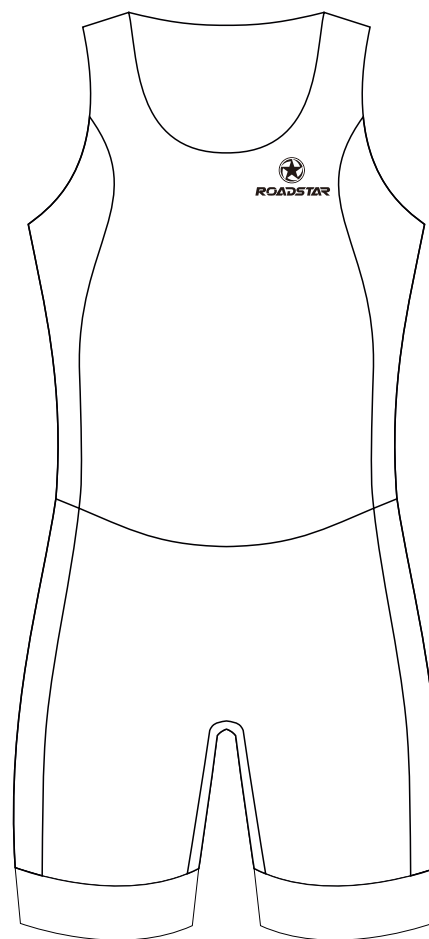

Rowing unisuit

Economic version

Pattern Name: RS-RU-E-01

Front

Back

Wearer right leg

Wearer left leg

Rowing unisuit

Economic version

Pattern Name: RS-RU-E-02

Rowing unisuit

Mens pro fit

Pattern Name: RS-RU-MENPRO-01

Rowing unisuit

Mens training fit

Pattern Name: RS-RU-MENTRA-01

ROADSTAR

Rowing unisuit

Womens pro fit

Pattern Name: RS-RU-WOMENPRO-01

Rowing unisuit

Womens training fit

Pattern Name: RS-RU-WOMENTRA-01

Front